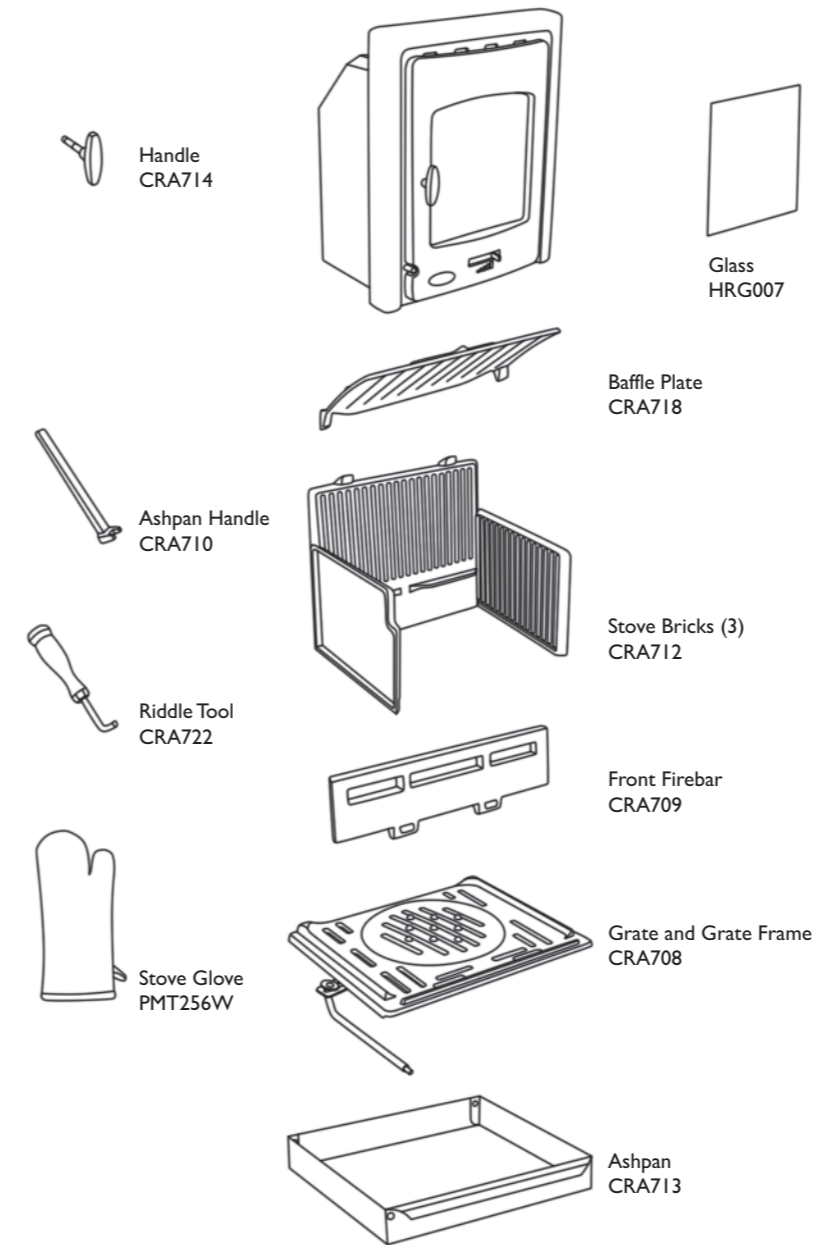

Carron Darwin Stove (5kW) Spares