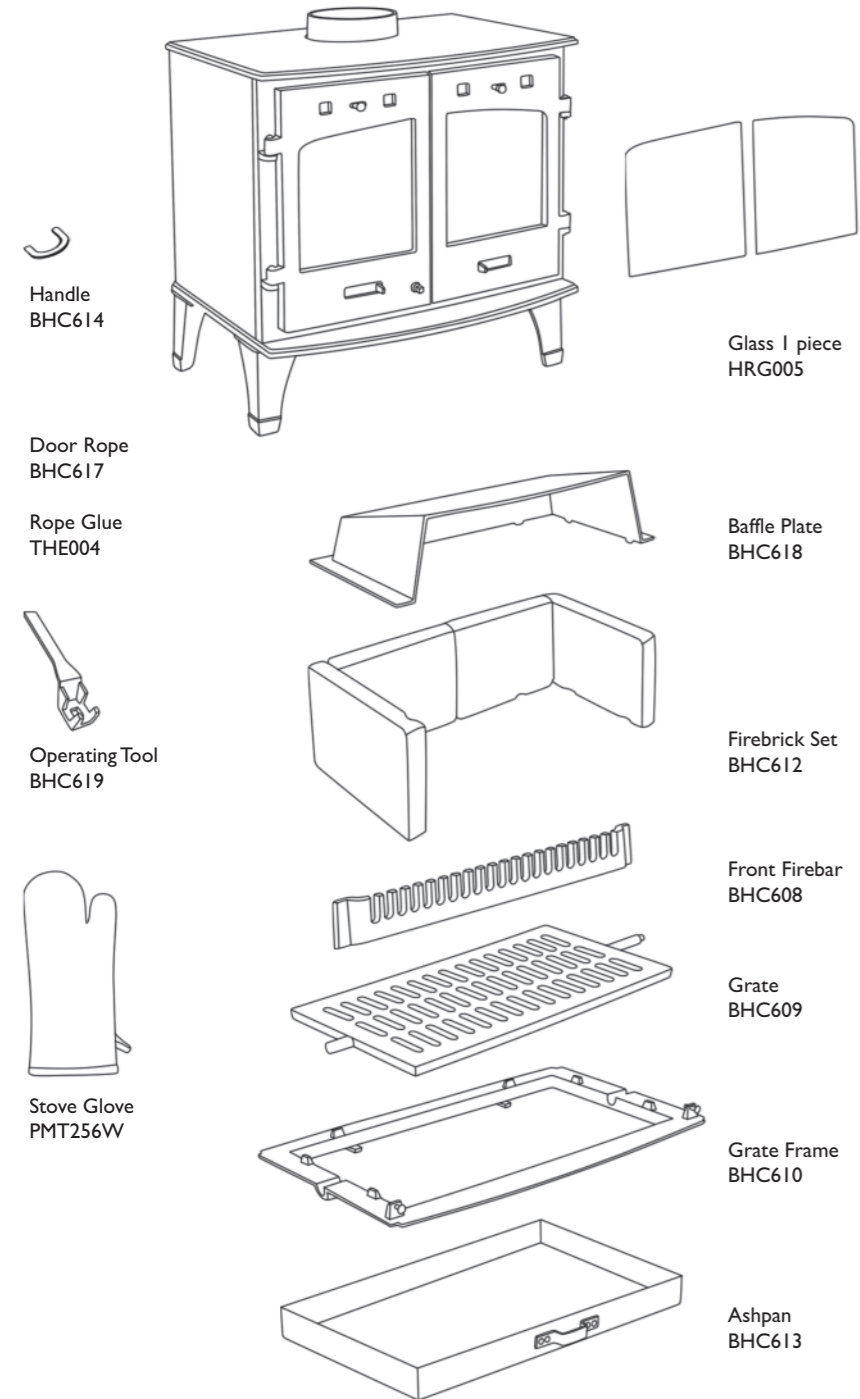

Carron Stove (11kW) Spares