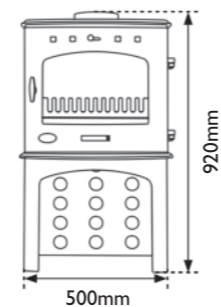

Carron Stove (7.3kW) Spares

Carron Stove (7.3kW) Specifications

Carron (7.3kw)	Wood Fuel	Smokeless Fuel
Nominal output	7.3kW	6.6kW
Efficiency	79.3%	71.5%
CO at 13% O₂	0.33%	0.31%
Flue temperature	309°C	279°C
Flue gas mass flow	5.0g/s	7.4g/s
Flue draught	12Pa	12Pa
Weight of stove	89.4kg	89.4kg
Flue required	6"	6"
IMPORTANT! Clearances must be adhered to. Failure to do so will damage the stove & invalidate warranty.		
Hearth temperature	73.0°C	73.0°C
Clearances to:-	Side (mm)	Rear (mm)
Combustibles	400	500
Non combustibles	150	150

Dante Stove (5kW) Spares

Dante Stove (5kW) Specifications

Dante (5kw)	Wood Fuel	Smokeless Fuel
Nominal output	5kW	4.5kW
Efficiency	76.9%	67.7%
CO at 13% O₂	0.64%	0.46%
Flue temperature	268°C	252°C
Flue gas mass flow	4.0g/s	7.1g/s
Flue draught	12Pa	12Pa
Weight of stove	70.5kg	70.5kg
Flue required	6"	6"
Hearth temperature	68.6°C	68.6°C
IMPORTANT! Clearances must be adhered to. Failure to do so will damage the stove & invalidate warranty.		
Clearances to:-	Side (mm)	Rear (mm)
Combustibles	400	400
Non combustibles	150	100