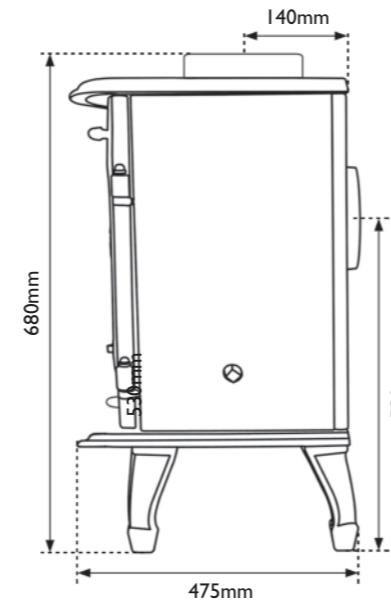

Dante Stove (5kW) Spares

Dante Stove (5kW) Specifications

Dante (5kw)	Wood Fuel	Smokeless Fuel
Nominal output	5kW	4.5kW
Efficiency	76.9%	67.7%
CO at 13% O ₂	0.64%	0.46%
Flue temperature	268°C	252°C
Flue gas mass flow	4.0g/s	7.1g/s
Flue draught	12Pa	12Pa
Weight of stove	70.5kg	70.5kg
Flue required	6"	6"
Hearth temperature	68.6°C	68.6°C
IMPORTANT! Clearances must be adhered to. Failure to do so will damage the stove & invalidate warranty.		
Clearances to:-	Side (mm)	Rear (mm)
Combustibles	400	400
Non combustibles	150	100

Carron Stove (11kW) Spares

Carron Stove (11kW) Specifications

Carron (11kW)	Wood Fuel	Smokeless Fuel
Nominal output	11kW	10.6kW
Efficiency	77.3%	69.4%
CO at 13% O ₂	0.35%	0.27%
Flue temperature	370°C	363°C
Flue gas mass flow	6.6g/s	9.9g/s
Flue draught	12Pa	12Pa
Weight of stove	132.5kg	132.5kg
Flue required	6"	6"
Hearth temperature	115.9°C	115.9°C
IMPORTANT! Clearances must be adhered to. Failure to do so will damage the stove & invalidate warranty.		
Clearances to:-	Side (mm)	Rear (mm)
Combustibles	700	1,000
Non combustibles	200	200