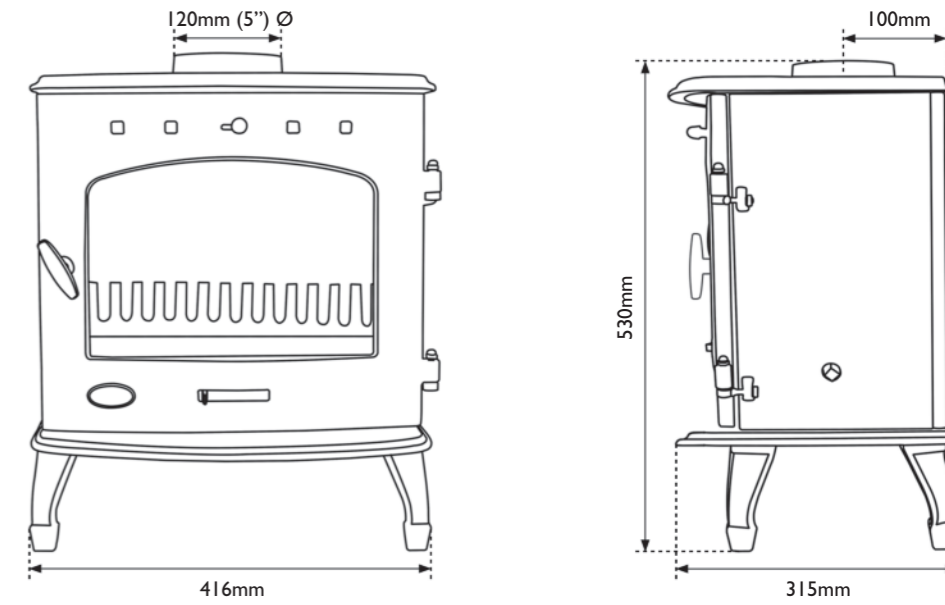

(600mm)	5" ø	6" ø
Matt Black	PFS025	PFS031
Black Enamel	PFS026	PFS032
Red Enamel	PFS027	PFS033
Green Enamel	PFS028	PFS034
Blue Enamel	PFS029	PFS035
Cream Enamel	PFS030	PFS036
Pebble Enamel	PFS165	PFS166
Sage Green Enamel	PFS200	PFS208
Ash Grey Enamel	PFS201	PFS209
China Blue Enamel	PFS203	PFS211

(900mm)

	5" ø	6" ø
Matt Black	PFS085	PFS091
Black Enamel	PFS086	PFS092
Red Enamel	PFS087	PFS093
Green Enamel	PFS088	PFS094
Blue Enamel	PFS089	PFS095
Cream Enamel	PFS090	PFS096
Antique Enamel	PFS255	PFS188
Pebble Enamel	PFS175	PFS176
Sage Green Enamel	PFS220	PFS228
Ash Grey Enamel	PFS221	PFS229
China Blue Enamel	PFS223	PFS231
Teal Enamel	PFS256	PFS258

(1200mm)

	5" ø	6" ø
Matt Black	PFS097	PFS103
Black Enamel	PFS098	PFS104
Red Enamel	PFS099	PFS105
Green Enamel	PFS100	PFS106
Blue Enamel	PFS101	PFS107
Cream Enamel	PFS102	PFS108
Pebble Enamel	PFS177	PFS178

Carron Stove (4.7kW) Spares

Two versions of this stove are available, please ensure correct parts are ordered.

Diagram showing various spare parts for the Carron Stove (4.7kW) with corresponding part numbers and descriptions:

- Handle BHC314 / CRA314
- Glass HRG002 (For BHC model) / HRG006 (For CRA model)
- Door Rope BHC317
- Rope Glue THE004
- Baffle Plate BHC318 / CRA318
- Operating Tool BHC322 / CRA322
- Firebrick Set BHC312 / CRA312
- Front Firebar BHC308 / CRA308
- Grate BHC309 / CRA309
- Grate Frame BHC310 / CRA310
- Stove Glove PMT256W
- Ashpan BHC313 / CRA313

Carron Stove (4.7kW)

Carron (4.7kW)	Wood Fuel	Smokeless Fuel
Nominal output	4.7kW	4.5kW
Efficiency	76.0%	69.5%
CO at 13% O₂	0.63%	0.37%
Flue temperature	303°C	238°C
Flue gas mass flow	3.5g/s	6.1g/s
Flue draught	12Pa	12Pa
Weight of stove	55.0kg	55.0kg
Flue required	5"	5"
Hearth temperature	60.6°C	60.6°C
IMPORTANT! Clearances must be adhered to. Failure to do so will damage the stove & invalidate warranty.		
Clearances to:-	Side (mm)	Rear (mm)
Combustibles	450	550
Non combustibles	150	100