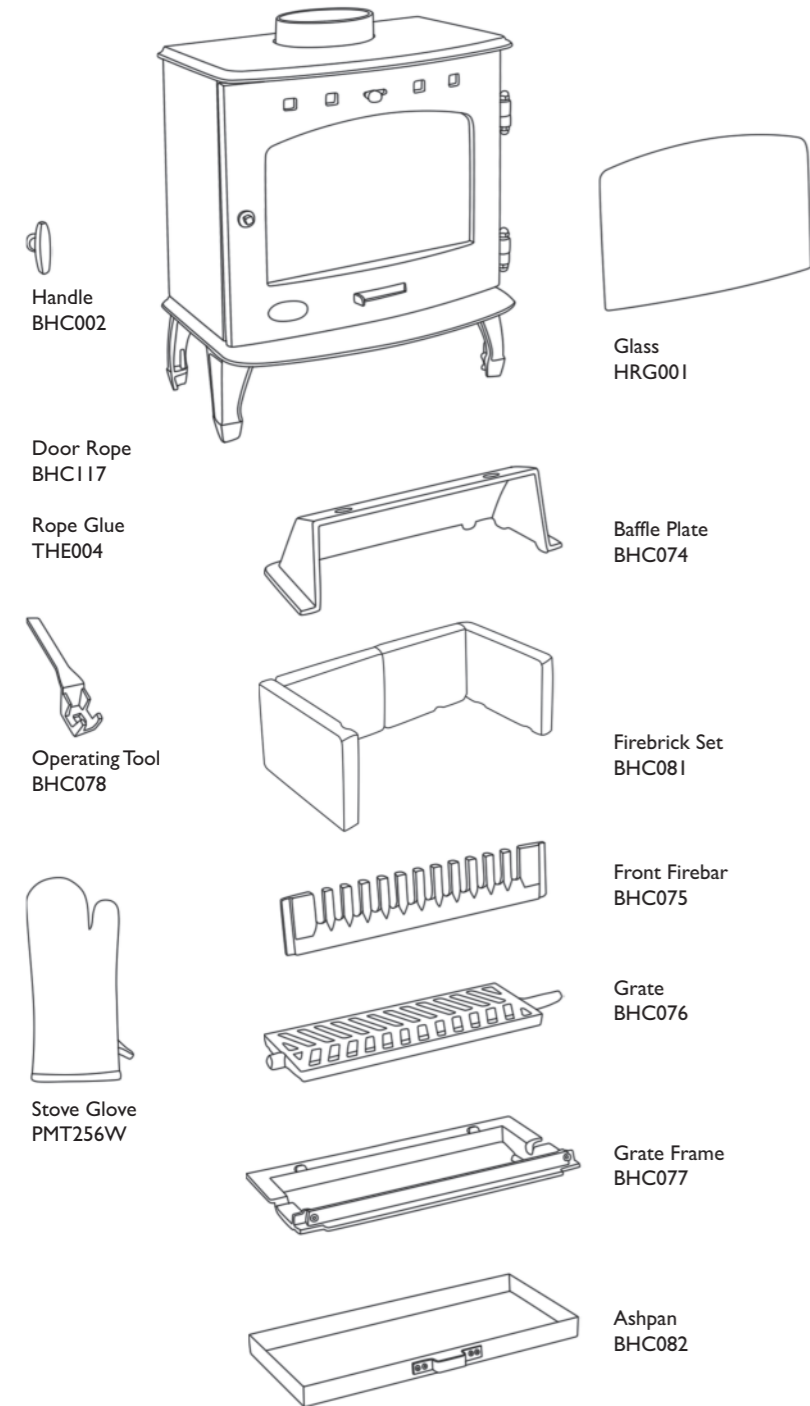

Carron Stove (7.3kW) Spares