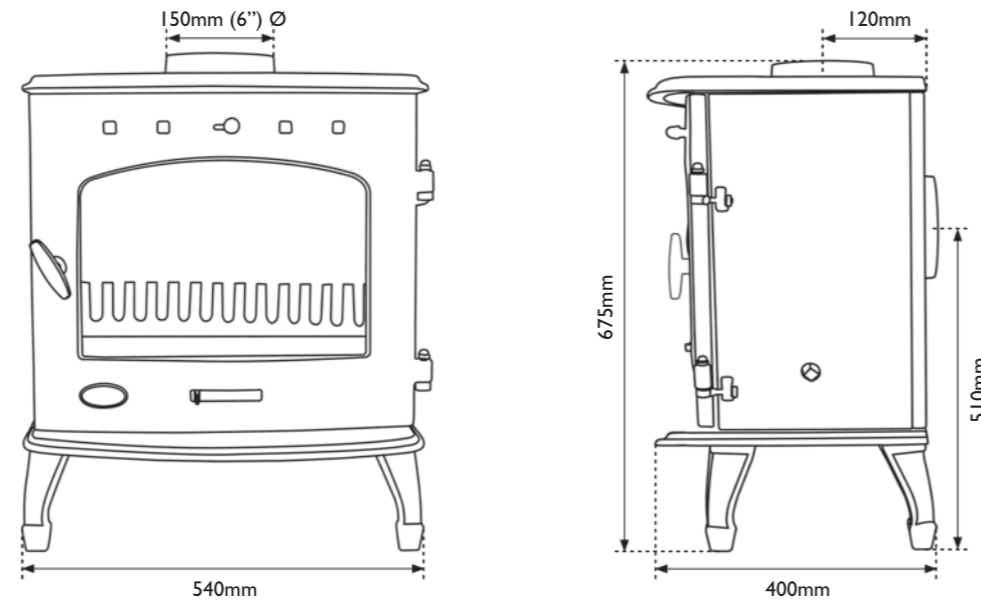

Carron Stove (7.3kW) Specifications

Carron (7.3kw)	Wood Fuel	Smokeless Fuel
Nominal output	7.3kW	6.6kW
Efficiency	79.3%	71.5%
CO at 13% O₂	0.33%	0.31%
Flue temperature	309°C	279°C
Flue gas mass flow	5.0g/s	7.4g/s
Flue draught	12Pa	12Pa
Weight of stove	89.4kg	89.4kg
Flue required	6"	6"
IMPORTANT! Clearances must be adhered to. Failure to do so will damage the stove & invalidate warranty.		
Hearth temperature	73.0°C	73.0°C
Clearances to:-	Side (mm)	Rear (mm)
Combustibles	400	500
Non combustibles	150	150