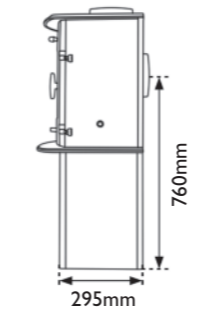

Carron Stove (7.3kW) Spares

Carron Stove (7.3kW) Specifications

Carron (7.3kw)	Wood Fuel	Smokeless Fuel
Nominal output	7.3kW	6.6kW
Efficiency	79.3%	71.5%
CO at 13% O₂	0.33%	0.31%
Flue temperature	309°C	279°C
Flue gas mass flow	5.0g/s	7.4g/s
Flue draught	12Pa	12Pa
Weight of stove	89.4kg	89.4kg
Flue required	6"	6"
IMPORTANT! Clearances must be adhered to. Failure to do so will damage the stove & invalidate warranty.		
Hearth temperature	73.0°C	73.0°C
Clearances to:-	Side (mm)	Rear (mm)
Combustibles	400	500
Non combustibles	150	150

Dante Stove (5kW) Spares

Dante Stove (5kW) Specifications

Dante (5kw)	Wood Fuel	Smokeless Fuel
Nominal output	5kW	4.5kW
Efficiency	76.9%	67.7%
CO at 13% O₂	0.64%	0.46%
Flue temperature	268°C	252°C
Flue gas mass flow	4.0g/s	7.1g/s
Flue draught	12Pa	12Pa
Weight of stove	70.5kg	70.5kg
Flue required	6"	6"
Hearth temperature	68.6°C	68.6°C
IMPORTANT! Clearances must be adhered to. Failure to do so will damage the stove & invalidate warranty.		
Clearances to:-	Side (mm)	Rear (mm)
Combustibles	400	400
Non combustibles	150	100