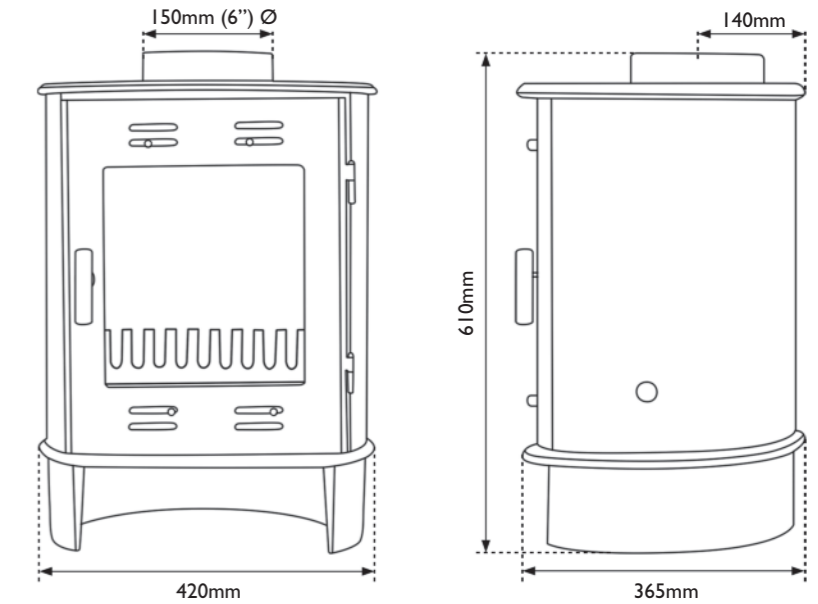

Dante Stove (5kW) Specifications

Dante (5kw)	Wood Fuel	Smokeless Fuel
Nominal output	5kW	4.5kW
Efficiency	76.9%	67.7%
CO at 13% O₂	0.64%	0.46%
Flue temperature	268°C	252°C
Flue gas mass flow	4.0g/s	7.1g/s
Flue draught	12Pa	12Pa
Weight of stove	70.5kg	70.5kg
Flue required	6"	6"
Hearth temperature	68.6°C	68.6°C
IMPORTANT! Clearances must be adhered to. Failure to do so will damage the stove & invalidate warranty.		
Clearances to:-	Side (mm)	Rear (mm)
Combustibles	400	400
Non combustibles	150	100