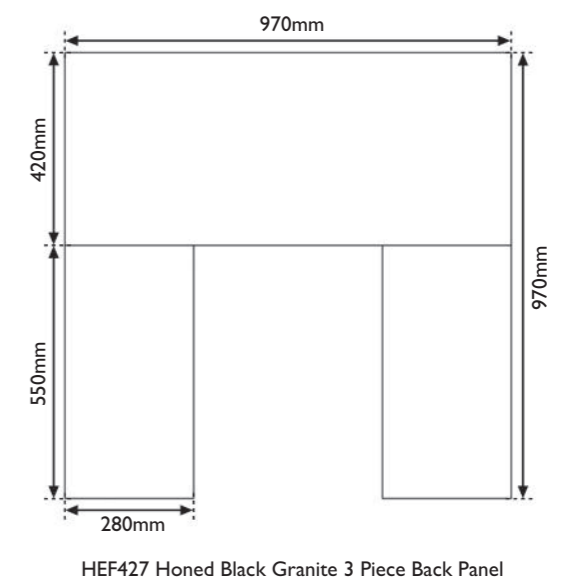

Stove Hearth and Back Panel Specifications

HEF427 Honed Black Granite 3 Piece Back Panel