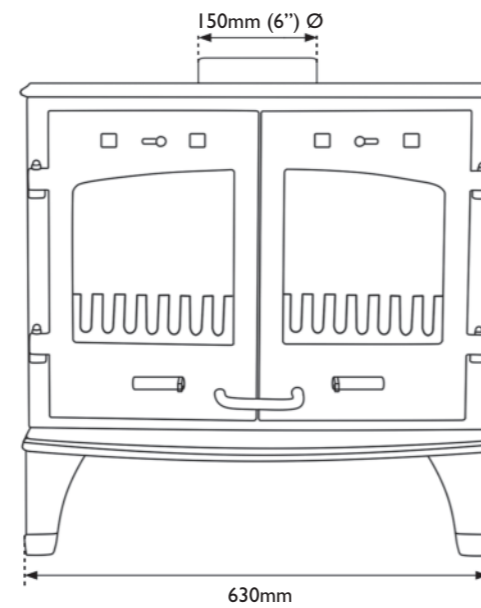

Carron Stove (11kW) Specifications

Carron (11kW)	Wood Fuel	Smokeless Fuel
Nominal output	11kW	10.6kW
Efficiency	77.3%	69.4%
CO at 13% O₂	0.35%	0.27%
Flue temperature	370°C	363°C
Flue gas mass flow	6.6g/s	9.9g/s
Flue draught	12Pa	12Pa
Weight of stove	132.5kg	132.5kg
Flue required	6"	6"
Hearth temperature	115.9°C	115.9°C
IMPORTANT! Clearances must be adhered to. Failure to do so will damage the stove & invalidate warranty.		
Clearances to:-	Side (mm)	Rear (mm)
Combustibles	700	1,000
Non combustibles	200	200