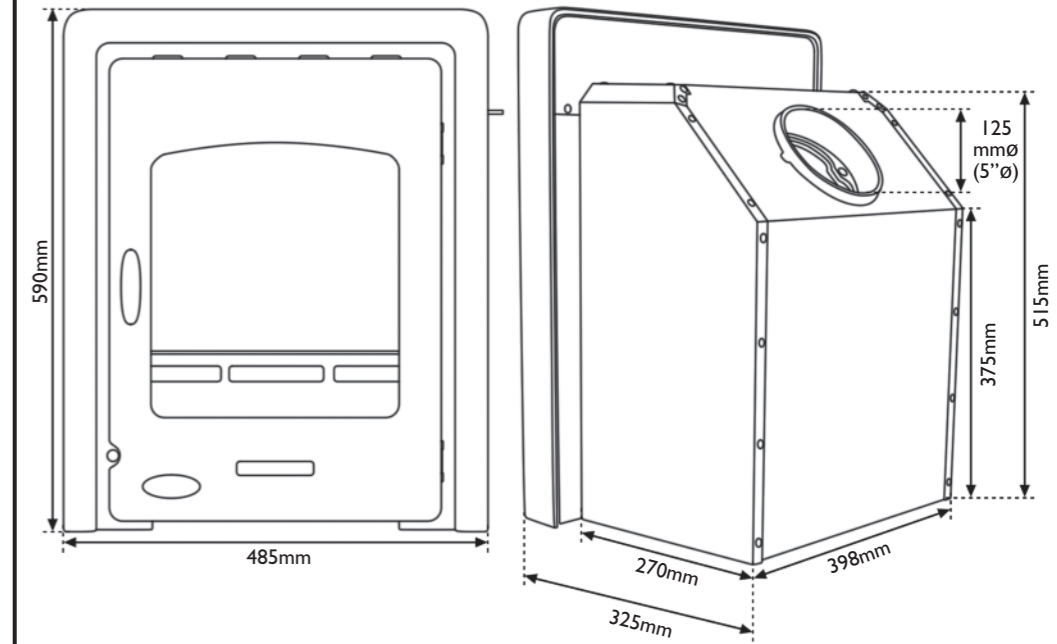

Carron Darwin Stove (5kW) Specifications

Carron (4.7kW)	Wood Fuel	Smokeless Fuel
Nominal output	4.7kW	5kW
Efficiency	78.5%	75.7%
CO at 13% O₂	0.28%	0.18%
Flue temperature	295°C	306°C
Flue gas mass flow	5.0g/s	5.0g/s
Flue draught	12Pa	12Pa
Weight of stove	87.0kg	87.0kg
Flue required	5"	5"

Warranty

Carron Stoves are supplied with a 3 year stove body and 1 year inner components warranty. This warranty does not cover items considered consumables. These items include door glass, fire bricks, fire rope and grates. The use of incorrect fuels would invalidate this warranty. This appliance must be installed by a HETAS engineer. Proof of purchase and certificate of installation would be required in the case of a warranty claim. Due to limitations of the printing process, colour reproduction of enamel stoves may vary slightly from those shown. Please consult your local stockist for more accurate colour matching. Occasionally the enamel finish can show a crazing/cracking effect on the surface of the stove during use. This effect will normally lessen as the stove cools and should not be considered a defect. This crazing effect can be made worse by incorrect fuel or over-fueling.