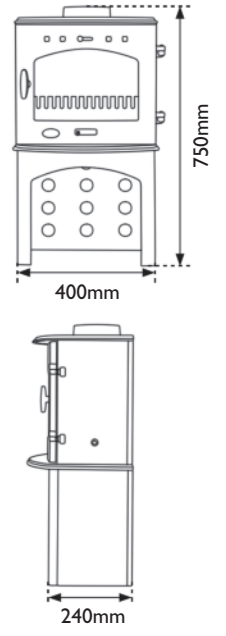

Stove Pipes

	5" ø	6" ø
Matt Black	PFS109	PFS115
Black Enamel	PFS110	PFS116
Red Enamel	PFS111	PFS117
Green Enamel	PFS112	PFS118
Blue Enamel	PFS113	PFS119
Cream Enamel	PFS114	PFS120
Pebble Enamel	PFS179	PFS180

	5" ø	6" ø
Matt Black	PFS121	PFS127
Black Enamel	PFS122	PFS128
Red Enamel	PFS123	PFS129
Green Enamel	PFS124	PFS130
Blue Enamel	PFS125	PFS131
Cream Enamel	PFS126	PFS132
Pebble Enamel	PFS181	PFS182
Sage Green Enamel	PFS240	PFS244
Ash Grey Enamel	PFS241	PFS245
China Blue Enamel	PFS243	PFS247

	5" ø	6" ø
Matt Black	PFS133	PFS139
Black Enamel	PFS134	PFS140
Red Enamel	PFS135	PFS141
Green Enamel	PFS136	PFS142
Blue Enamel	PFS137	PFS143
Cream Enamel	PFS138	PFS144
Pebble Enamel	PFS183	PFS184
Sage Green Enamel	PFS232	PFS236
Ash Grey Enamel	PFS233	PFS237
China Blue Enamel	PFS235	PFS239

	5" ø	6" ø
Matt Black	PFS145	PFS151
Black Enamel	PFS146	PFS152
Red Enamel	PFS147	PFS153
Green Enamel	PFS148	PFS154
Blue Enamel	PFS149	PFS155
Cream Enamel	PFS150	PFS156
Pebble Enamel	PFS185	PFS186
Stainless Steel Tee Cap	PFS157	PFS158

	5" ø	6" ø
Matt Black	PFS001	PFS007
Black Enamel	PFS002	PFS008
Red Enamel	PFS003	PFS009
Green Enamel	PFS004	PFS010
Blue Enamel	PFS005	PFS011
Cream Enamel	PFS006	PFS012
Pebble Enamel	PFS161	PFS162

Standard pipe with door (300mm)

	5" ø	6" ø
Matt Black	PFS061	PFS067
Black Enamel	PFS062	PFS068
Red Enamel	PFS063	PFS069
Green Enamel	PFS064	PFS070
Blue Enamel	PFS065	PFS071
Cream Enamel	PFS066	PFS072
Pebble Enamel	PFS171	PFS172

(600mm)	5" ø	6" ø
Matt Black	PFS073	PFS079
Black Enamel	PFS074	PFS080
Red Enamel	PFS075	PFS081
Green Enamel	PFS076	PFS082
Blue Enamel	PFS077	PFS083
Cream Enamel	PFS078	PFS084
Pebble Enamel	PFS173	PFS174
Sage Green Enamel	PFS204	PFS212
Ash Grey Enamel	PFS205	PFS213
China Blue Enamel	PFS207	PFS215

Standard pipe no door (300mm)