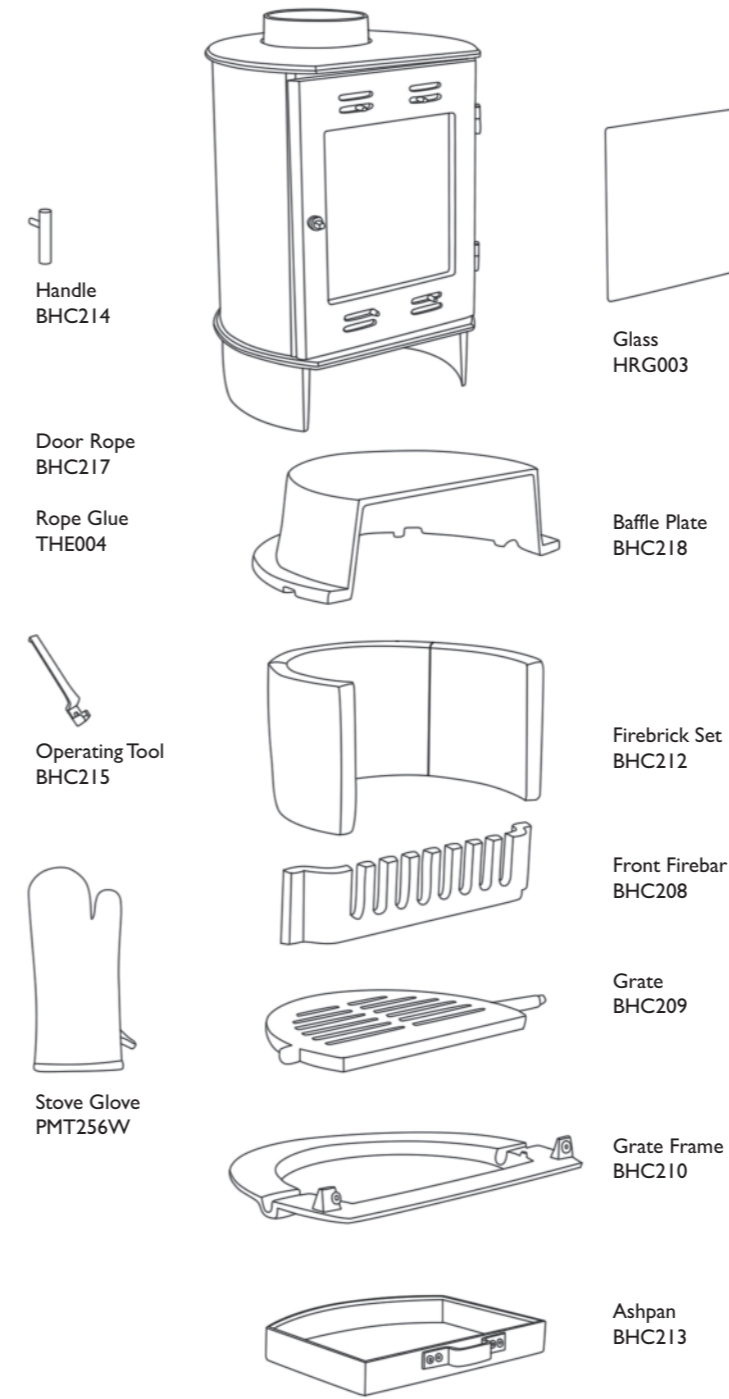

Dante Stove (5kW) Spares