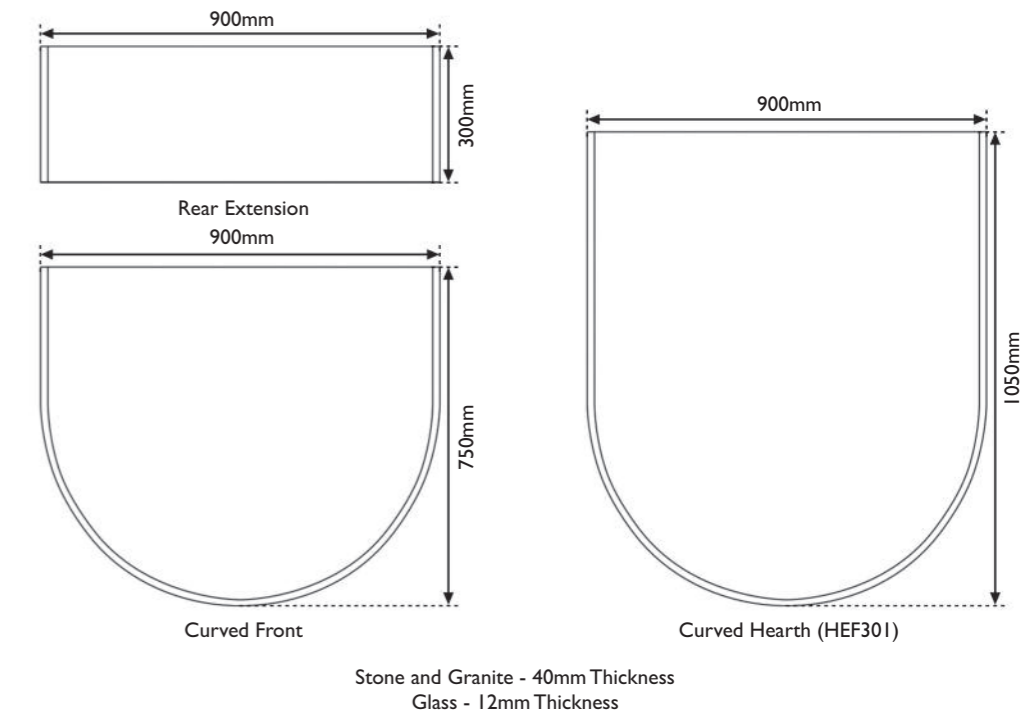

Stove Hearth and Back Panel Specifications

HEF427 Honed Black Granite 3 Piece Back Panel